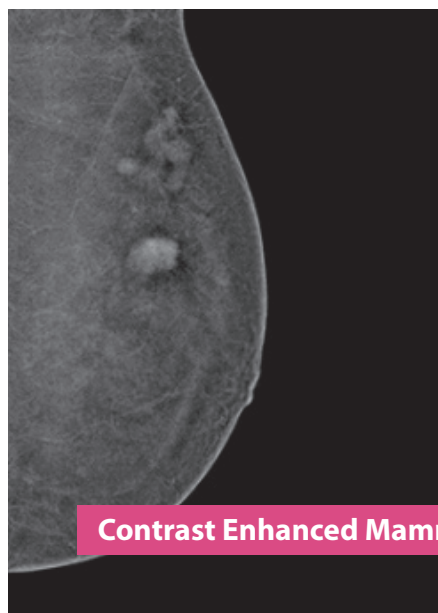

Contrast Enhanced Mammogram

The first of its kind in South Carolina only offered at Self Regional Healthcare Breast Center.

Contrast enhanced mammography provides a closer, more detailed image, allowing our providers the opportunity to catch cancer earlier than ever.

Visit www.selfregional.org/CEmammo for more information.

Conventional Mammogram

Contrast Enhanced Mammogram

SELF REGIONAL
HEALTHCARE

BREAST CENTER

1325 Spring Street, Greenwood, S.C. 29646 • selfregional.org